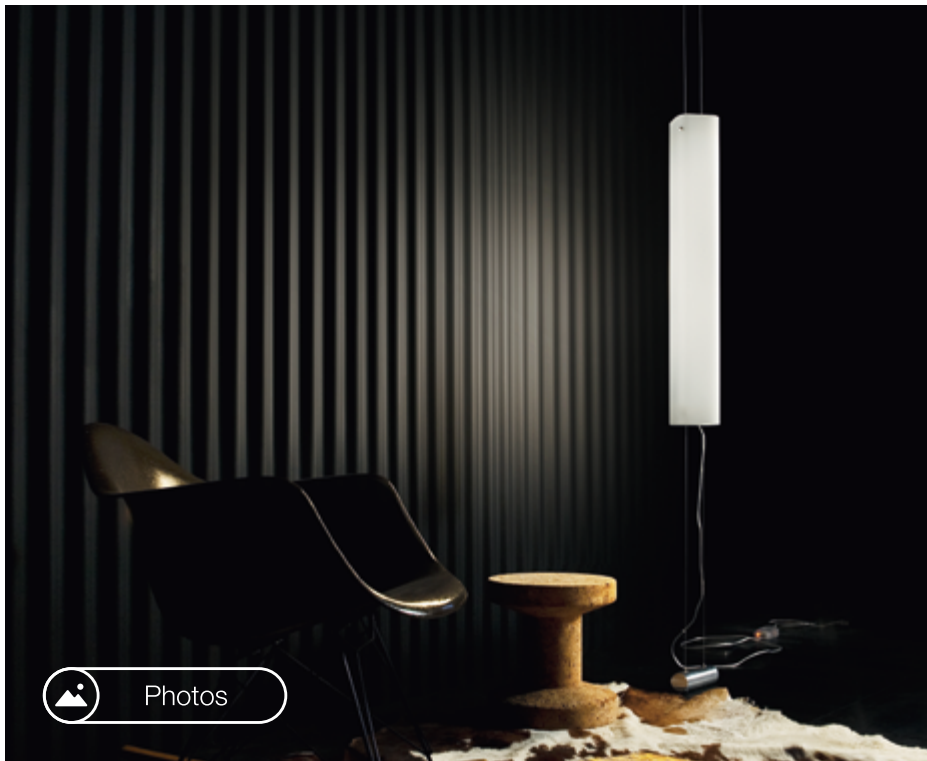

Carrè SV

Design Francesco Dei Rossi

Dimension

max 400
max 157 1/2"

14,5
5 3/4"

Weight : 7,50 Kg
Volume : 1 package 0,105 m³

Product

Code : 0CARR0S00
Type : Vertical suspension lamp

Light source

Type : Halogen / LED
Watt : 3 x MAX 77W
E27

Finish

Glass : Satin milkwhite
Frame : Satin inox steel

Certificates

Accessories

de Majo team will advise clients with the best option, assisting them with their purchase.