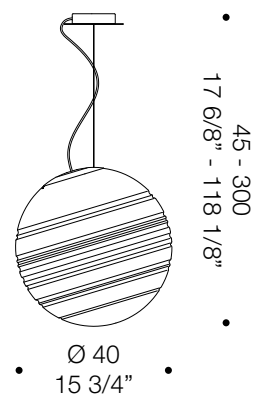

Stratosfera S40

Design Oriano Favaretto

Dimension

Weight : 7,00 Kg
Volume : 1 package 0,145 m³

Product

Code : 0STRA0S40

Type : Suspension

Light source

Type : Halogen / LED

Watt : 1 x MAX 77W

E27

Finish

Glass : Milkwhite glass

Frame : Polish light gray

Cable: Transparent

Certificates